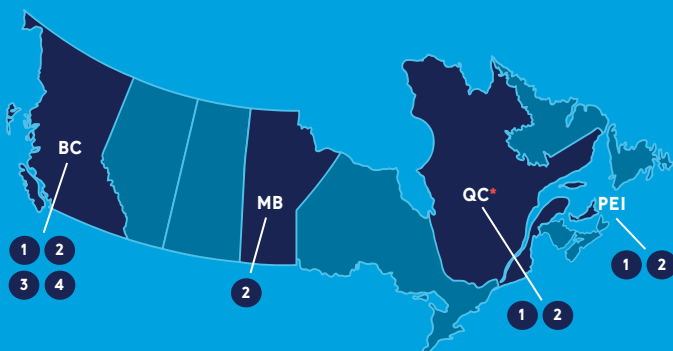

Recycle large volumes of lights

Refer to the map and product list below to see what's accepted.

- **RecycFluo**, operated by Product Care, offers light recycling services in Québec

Common Accepted Products

1. 1 High intensity discharge (HID), high pressure sodium (HPS), and metal halide bulbs
2. 2 Fluorescent bulbs and tubes
3. 3 LED, incandescent, halogen, and UV bulbs
4. 4 Lighting fixtures, including ballasts

For more information, visit productcare.org/lift or call 1-877-592-2972 (ext. 216 for BC and Manitoba, ext. 209 for Quebec and PEI)

Visit productcare.org/lift to find a commercial drop-off location, see a full list of accepted products, and to determine if you qualify for free pickup