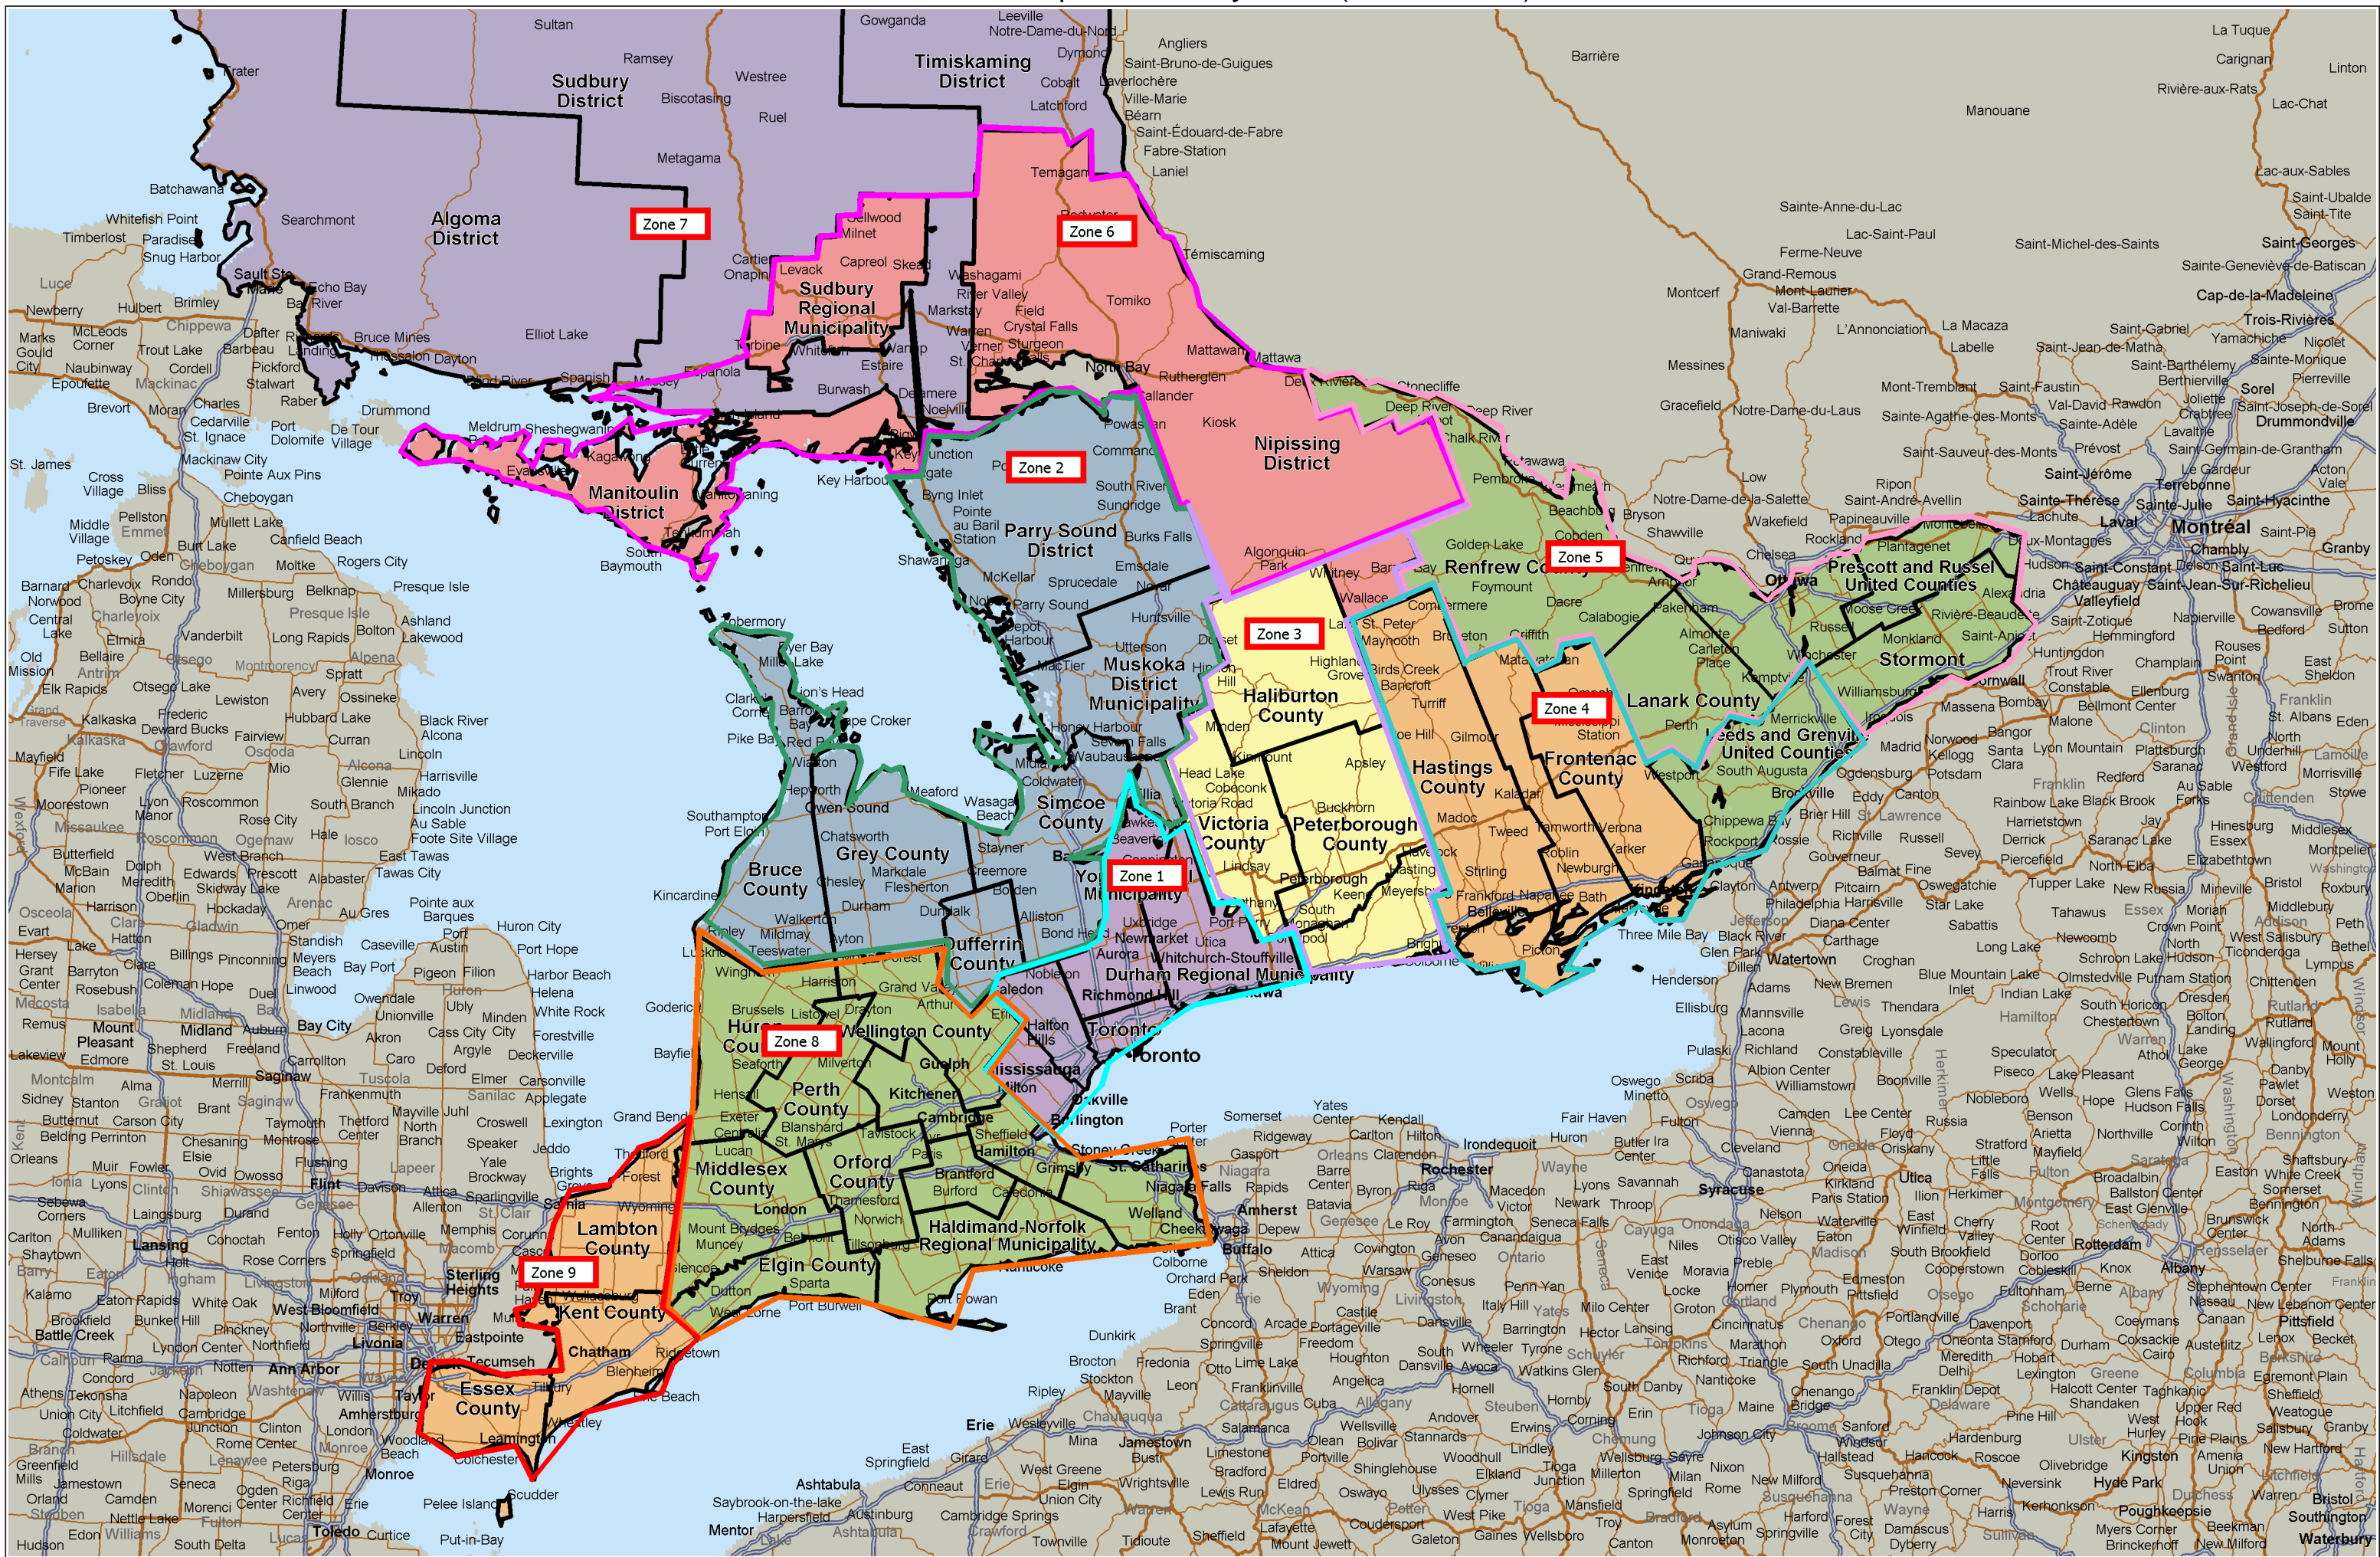

New Zones Map with County Lines (Normal View)

Copyright © and (P) 1988–2010 Microsoft Corporation and/or its suppliers. All rights reserved. <http://www.microsoft.com/mappoint/>
Certain mapping and direction data © 2010 NAVTEQ. All rights reserved. The Data for areas of Canada includes information taken with permission from Canadian authorities, including: © Her Majesty the Queen in Right of Canada, © Queen's Printer for Ontario. NAVTEQ and NAVTEQ ON BOARD are trademarks of NAVTEQ. © 2010 Tele Atlas North America, Inc. All rights reserved. Tele Atlas and Tele Atlas North America are trademarks of Tele Atlas, Inc. © 2010 by Applied Geographic Systems. All rights reserved.