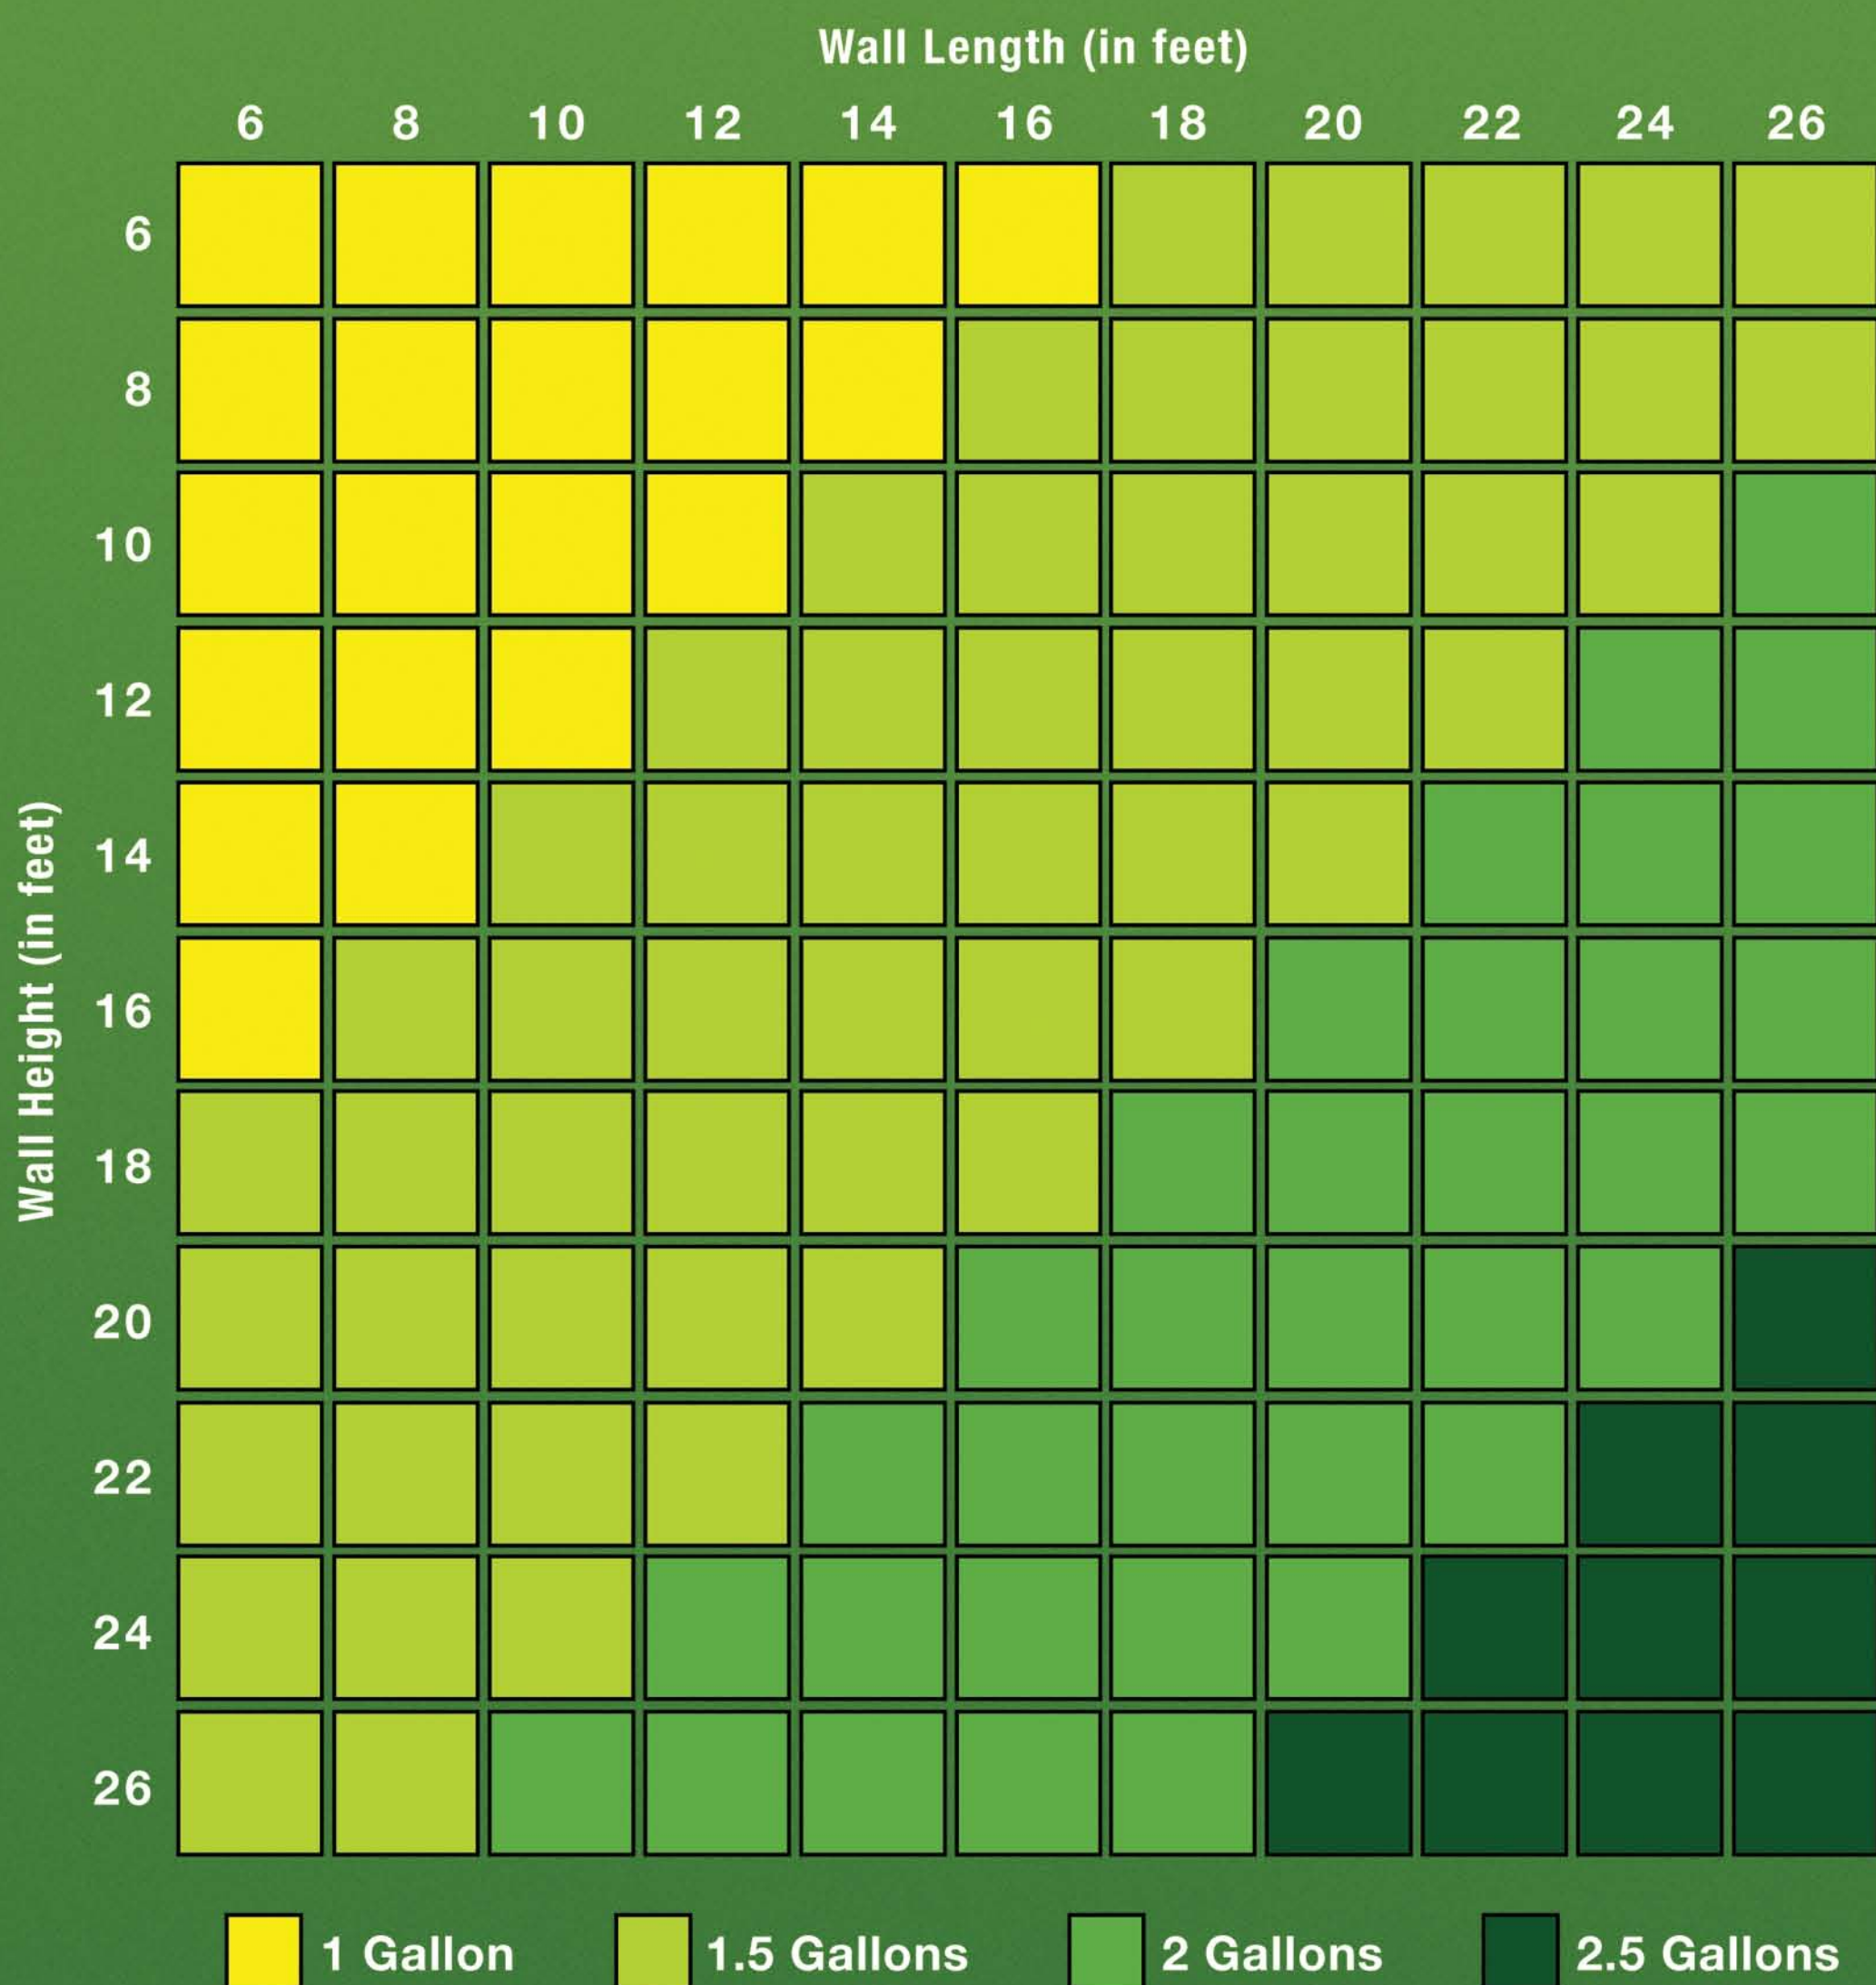

Take the guesswork out of buying paint.

THE PAINT CALCULATOR

With our handy paint calculator, buying the right amount of paint for your next project has never been easier. Find the right amount in just two easy steps:

1. Measure the height and width of your space
2. Locate the correlating values on the chart

Measuring before you buy will help you save money, the environment and the space needed to store your unused paint.